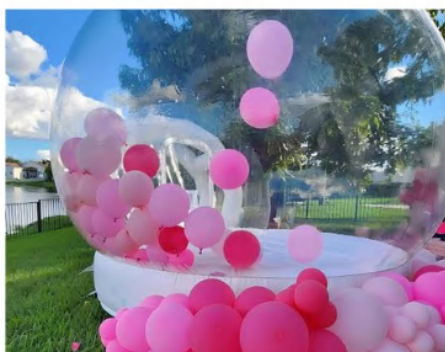

BUBBLE HOUSE

R3500

Bubble house inflatable with themed colour balloons